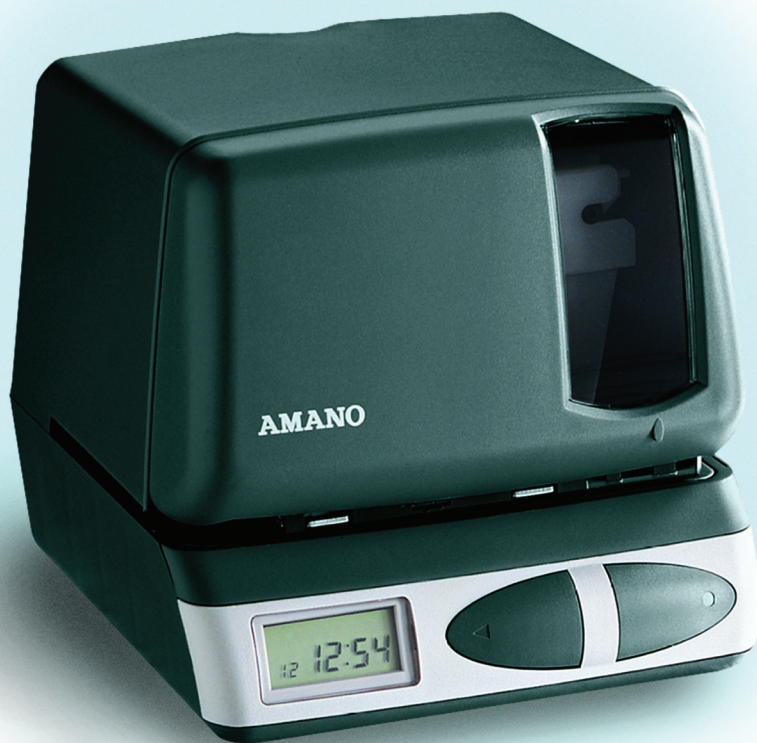

PIX-21

Series

Electronic Time Recorder & Time Stamp

Engineered for value, simplicity and durability, the PIX-21 Series electronic time clock suits small business applications. The PIX-21 eliminates manual time sheets and the errors that usually accompany such methods—contributing to savings right to your bottom line. Ten-message printing along with the date/time stamp allows the PIX-21 to function as a verification and tracking device for other important company documents.

Electronic Time Recorder & Time Stamp

PIX-21

FEATURES

- ▶ **Battery backup**
- ▶ **AC adapter operation**
- ▶ **Wall or table mount**
- ▶ **Easy to read digital clock face**
- ▶ **Perpetual calendar**
- ▶ **Auto Daylight Saving Time**
- ▶ **Programmable print styles, regular or military**
- ▶ **Prints in minutes, tenths and hundredths**
- ▶ **Prints 10 messages: VOID, SENT, PAID, ORIGN, RCV'D, CFM'D, FILE, APR'D, FAX'D, CMPL'D**
- ▶ **Automatic or manual print**
- ▶ **Quartz accuracy**
- ▶ **Car battery operation (optional - A022)**

SPECIFICATIONS

POWER SUPPLY

AC120V ±10%, 60Hz

POWER CONSUMPTION

Normal: 3W, Maximum: 6W

AMBIENT TEMPERATURE

14°F-113°F (-10°C-45°C)

HUMIDITY

10% ~ 90% (no condensation)

DIMENSIONS

6"H x 5.50"W x 6.50"D (150 x 140 x 165mm)

WEIGHT

4.2 lbs. (1.8 kg)

ENVIRONMENT

Indoor use only, dust free, not in direct sunlight

Specifications are approximate and are subject to change without notice.