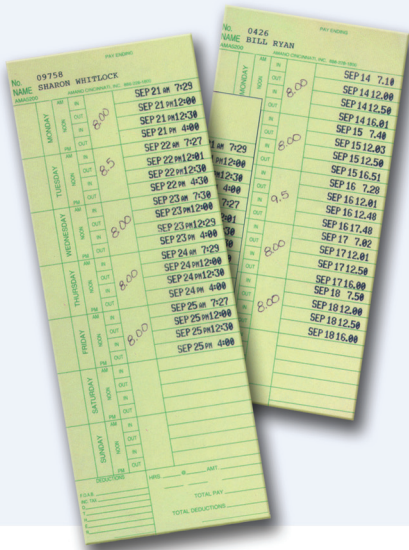

PIX-21

Series

Electronic Time Recorder & Time Stamp

Engineered for value, simplicity and durability, the PIX-21 Series electronic time clock suits small business applications. The PIX-21 eliminates manual time sheets and the errors that usually accompany such methods—contributing to savings right to your bottom line. Ten-message printing along with the date/time stamp allows the PIX-21 to function as a verification and tracking device for other important company documents.

Electronic Time Recorder & Time Stamp

PIX-21

FEATURES

- ▶ **Battery backup**
- ▶ **AC adapter operation**
- ▶ **Wall or table mount**
- ▶ **Easy to read digital clock face**
- ▶ **Perpetual calendar**
- ▶ **Auto Daylight Saving Time**
- ▶ **Programmable print styles, regular or military**
- ▶ **Prints in minutes, tenths and hundredths**
- ▶ **Prints 10 messages: VOID, SENT, PAID, ORIGN, RCV'D, CFM'D, FILE, APR'D, FAX'D, CMPL'D**
- ▶ **Automatic or manual print**
- ▶ **Quartz accuracy**
- ▶ **Car battery operation (optional - A022)**

10% ~ 90% (no condensation)

DIMENSIONS

6"H x 5.50"W x 6.50"D (150 x 140 x 165mm)

WEIGHT

4.2 lbs. (1.8 kg)

ENVIRONMENT

Indoor use only, dust free, not in direct sunlight

Specifications are approximate and are subject to change without notice.